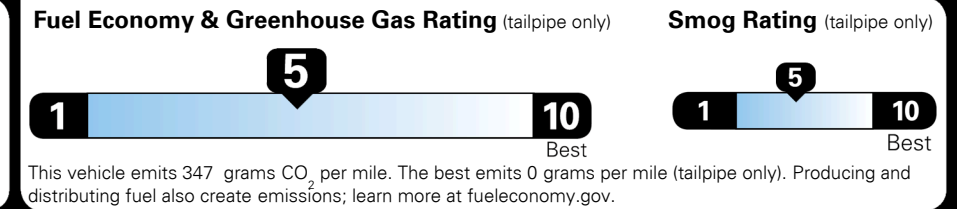

TUCSON VALUE FWD Standard Equipment: $25,300.00
TUCSON VALUE FWD Standard Equipment Discount: -$650.00
Manufacturer's Suggested Retail Price: $24,650.00

ADDED FEATURES:

*Cargo Package $195.00
Cargo Tray, Cargo Net & First Aid Kit
*Carpeted Floor Mats $125.00
*Cargo Cover $190.00
*Mud Guards $120.00

Total Vehicle Discount : -$650.00
Inland Freight & Handling : $1,045.00
Total Price : $26,325.00

2019 NHTSA 5-Star Overall Safety Rating

EPA DOT Fuel Economy and Environment

Gasoline Vehicle

Fuel Economy

26 MPG
combined city/hwy

23 MPG
city

30 MPG
highway

3.8 gallons per 100 miles

Small SUVs range from 18 to 120 MPG. The best vehicle rates 136 MPGe.

You spend $250
more in fuel costs over 5 years compared to the average new vehicle.

Annual fuel cost $1,450

Actual results will vary for many reasons, including driving conditions and how you drive and maintain your vehicle. The average new vehicle gets 27 MPG and costs $7,000 to fuel over 5 years. Cost estimates are based on 15,000 miles per year at $ 2.55 per gallon. MPGe is miles per gasoline gallon equivalent. Vehicle emissions are a significant cause of climate change and smog.

fueleconomy.gov

Calculate personalized estimates and compare vehicles

Manufacturer's suggested retail price includes manufacturer's recommended pre-delivery service. Gasoline license and title fees state and local taxes and dealer installed options and accessories are not included in the manufacturer's suggested retail price. This label has been affixed to this vehicle by Hyundai Motor America, pursuant to the requirements of 15 U.S.C. 1231 et seq. which prohibits its removal or alteration prior to delivery to the ultimate purchaser.

PARTS CONTENT INFORMATION FOR VEHICLE IN THIS CARLINE:
U.S./CANADIAN PARTS CONTENT: 1 %
MAJOR SOURCES OF FOREIGN PARTS CONTENT: KOREA: 87 %
JAPAN: 2 %

Note: Parts content does not include final assembly, distribution, or other non-parts costs.

FOR THIS VEHICLE:
FINAL ASSEMBLY POINT: ULSAN, KOREA
COUNTRY OF ORIGIN:
ENGINE: KOREA
TRANSMISSION: KOREA

296 A 2989KGRAND

VIN: KM8J33A4XKU857416